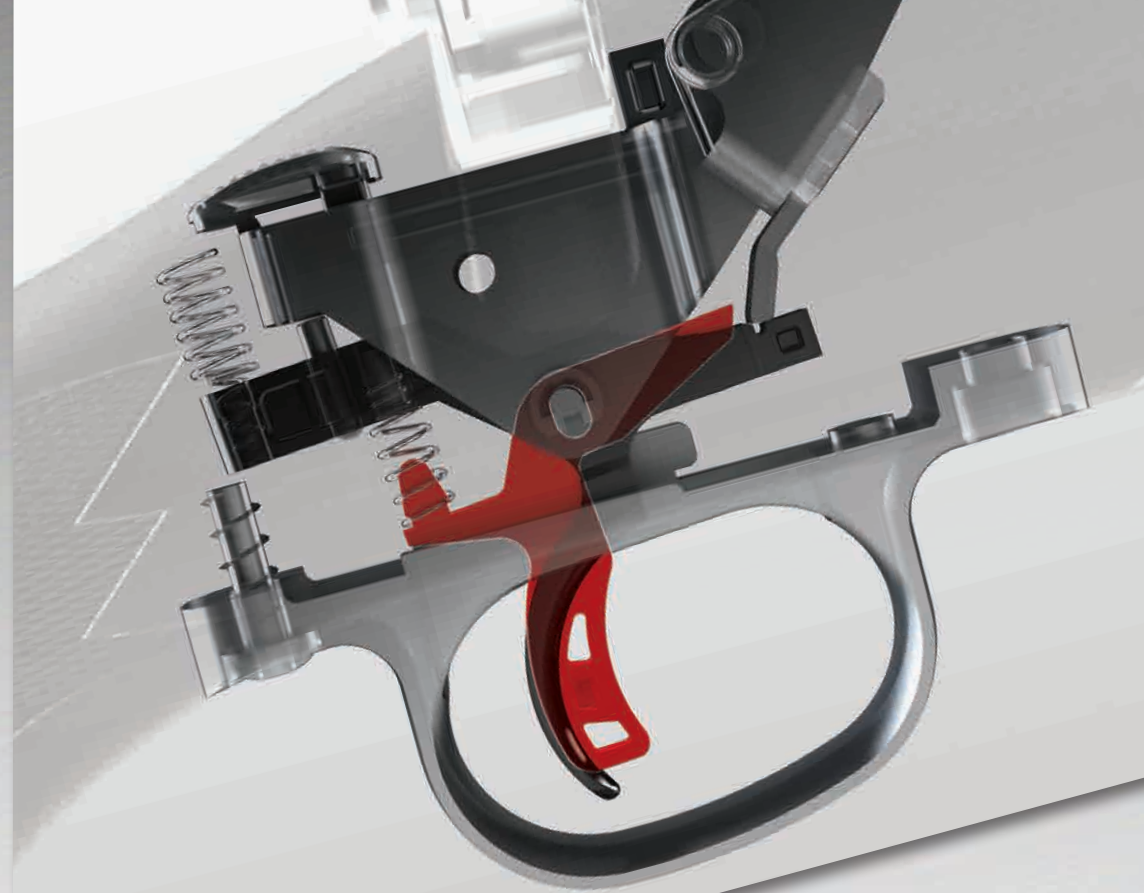

SAVAGE
2014

Every barrel is fully threaded into its action then locked in place with a barrel locknut. The resulting dead-nuts tolerance delivers dead-nuts accuracy.

THE SCIENCE AND ART OF ACCURACY

There is a science to building an accurate barrel. The bulk of that science leans on specialized machinery as well as experienced operators. Savage proudly employs both.

Each and every Savage centerfire barrel—from the one going on a Team Savage competitor's F Class rifle to the one going on your kid's first deer rifle—is checked and, if needed, hand straightened by the same skilled craftsman.

TOP VIEW

ACCUSTOCK™

The energy released when a cartridge is fired creates a series of harmonic waves that travel the length of the barrel. The movement that accompanies these waves can affect how the bullet travels. That's why any rifle with respectable accuracy will have a firmly bedded action.

Traditionally, an action is secured to the stock by one or two screws that pull the action directly downward into the stock. This bedding method provides rigidity on a single linear plane—up and down. The Savage AccuStock consists of a rigid rail system firmly embedded in the stock throughout the fore-end of the rifle. Rather than unidirectionally engaging the action at one or two points, the AccuStock engages the action three dimensionally along its entire length.

ACCUSTOCK™

For more information, see the video at savagearms.com

ACCUTRIGGER™

The Savage AccuTrigger can be adjusted by the owner. Trigger pull weight varies by model from 6 ounces to 6 pounds. Shooters get a crisp release with no creep.

For more information, see video at savagearms.com

ACCUTRIGGER™

Until recently, it was virtually impossible to find a factory firearm with the crisp, light trigger that hunters and target shooters demand. That all changed when Savage introduced the AccuTrigger™. The first-of-its-kind system is easily adjustable by the shooter, offers a light, clean pull with no creep, and prevents the firearm from discharging if jarred or dropped. These features have made the AccuTrigger the standard by which all modern triggers are judged.

The Savage AccuTrigger gives a shooter the flexibility to set the trigger pull to their

individual preferences without having to pay a gunsmith to adjust it. Even when adjusted to its lowest setting, the AccuTrigger is completely safe. When maintained and adjusted as intended, the AccuTrigger cannot accidentally discharge during normal use, even if it is jarred or dropped.

The integrated AccuRelease must be completely depressed for the rifle to fire. While the trigger is being pulled, the AccuRelease is intentionally depressed, which unblocks the sear and allows the rifle to discharge.