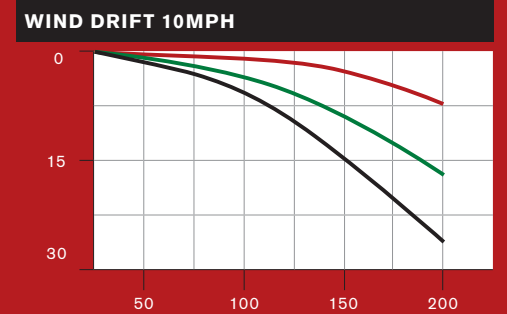

B.MAG ROTARY MAGAZINE

UNPRECEDENTED SPEED FOR A REVOLUTIONARY RIFLE

ACCUTRIGGER™
B.MAG
MSRP \$359

The 17 Win. Super Magnum delivers velocities of 3000 fps with a 20-grain bullet, or 2600 fps with a 25-grain bullet. This substantial increase in velocity over other rimfire cartridges yields flat trajectories, and downrange energy sure to be a hit with shooters of all types. No matter how you measure performance: velocity, energy, trajectory, or wind drift, it offers centerfire performance at a rimfire price.