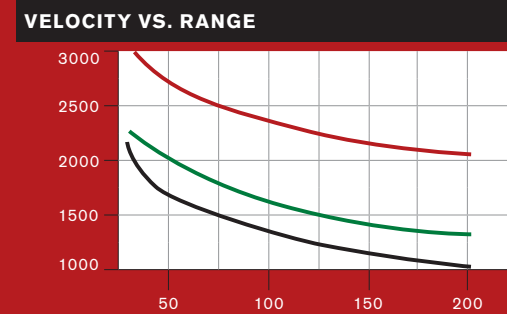

B.MAG ROTARY MAGAZINE

UNPRECEDENTED SPEED FOR A REVOLUTIONARY RIFLE

ACCUTRIGGER™
B.MAG
MSRP \$359

The 17 Win. Super Magnum delivers velocities of 3000 fps with a 20-grain bullet, or 2600 fps with a 25-grain bullet. This substantial increase in velocity over other rimfire cartridges yields flat trajectories, and downrange energy sure to be a hit with shooters of all types. No matter how you measure performance: velocity, energy, trajectory, or wind drift, it offers centerfire performance at a rimfire price.