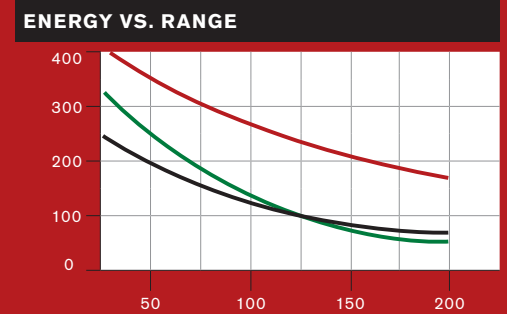

B.MAG ROTARY MAGAZINE

UNPRECEDENTED SPEED FOR A REVOLUTIONARY RIFLE

ACCUTRIGGER™
B.MAG
MSRP \$359

The 17 Win. Super Magnum delivers velocities of 3000 fps with a 20-grain bullet, or 2600 fps with a 25-grain bullet. This substantial increase in velocity over other rimfire cartridges yields flat trajectories, and downrange energy sure to be a hit with shooters of all types. No matter how you measure performance: velocity, energy, trajectory, or wind drift, it offers centerfire performance at a rimfire price.