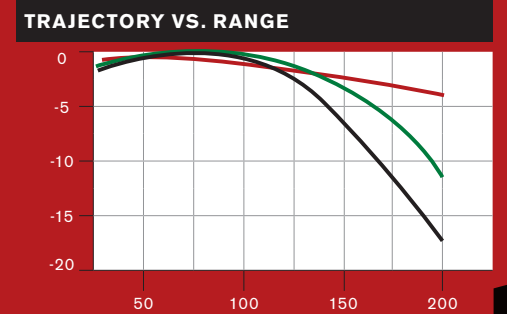

B.MAG ROTARY MAGAZINE

UNPRECEDENTED SPEED FOR A REVOLUTIONARY RIFLE

ACCUTRIGGER™
B.MAG
MSRP \$359

The 17 Win. Super Magnum delivers velocities of 3000 fps with a 20-grain bullet, or 2600 fps with a 25-grain bullet. This substantial increase in velocity over other rimfire cartridges yields flat trajectories, and downrange energy sure to be a hit with shooters of all types. No matter how you measure performance: velocity, energy, trajectory, or wind drift, it offers centerfire performance at a rimfire price.